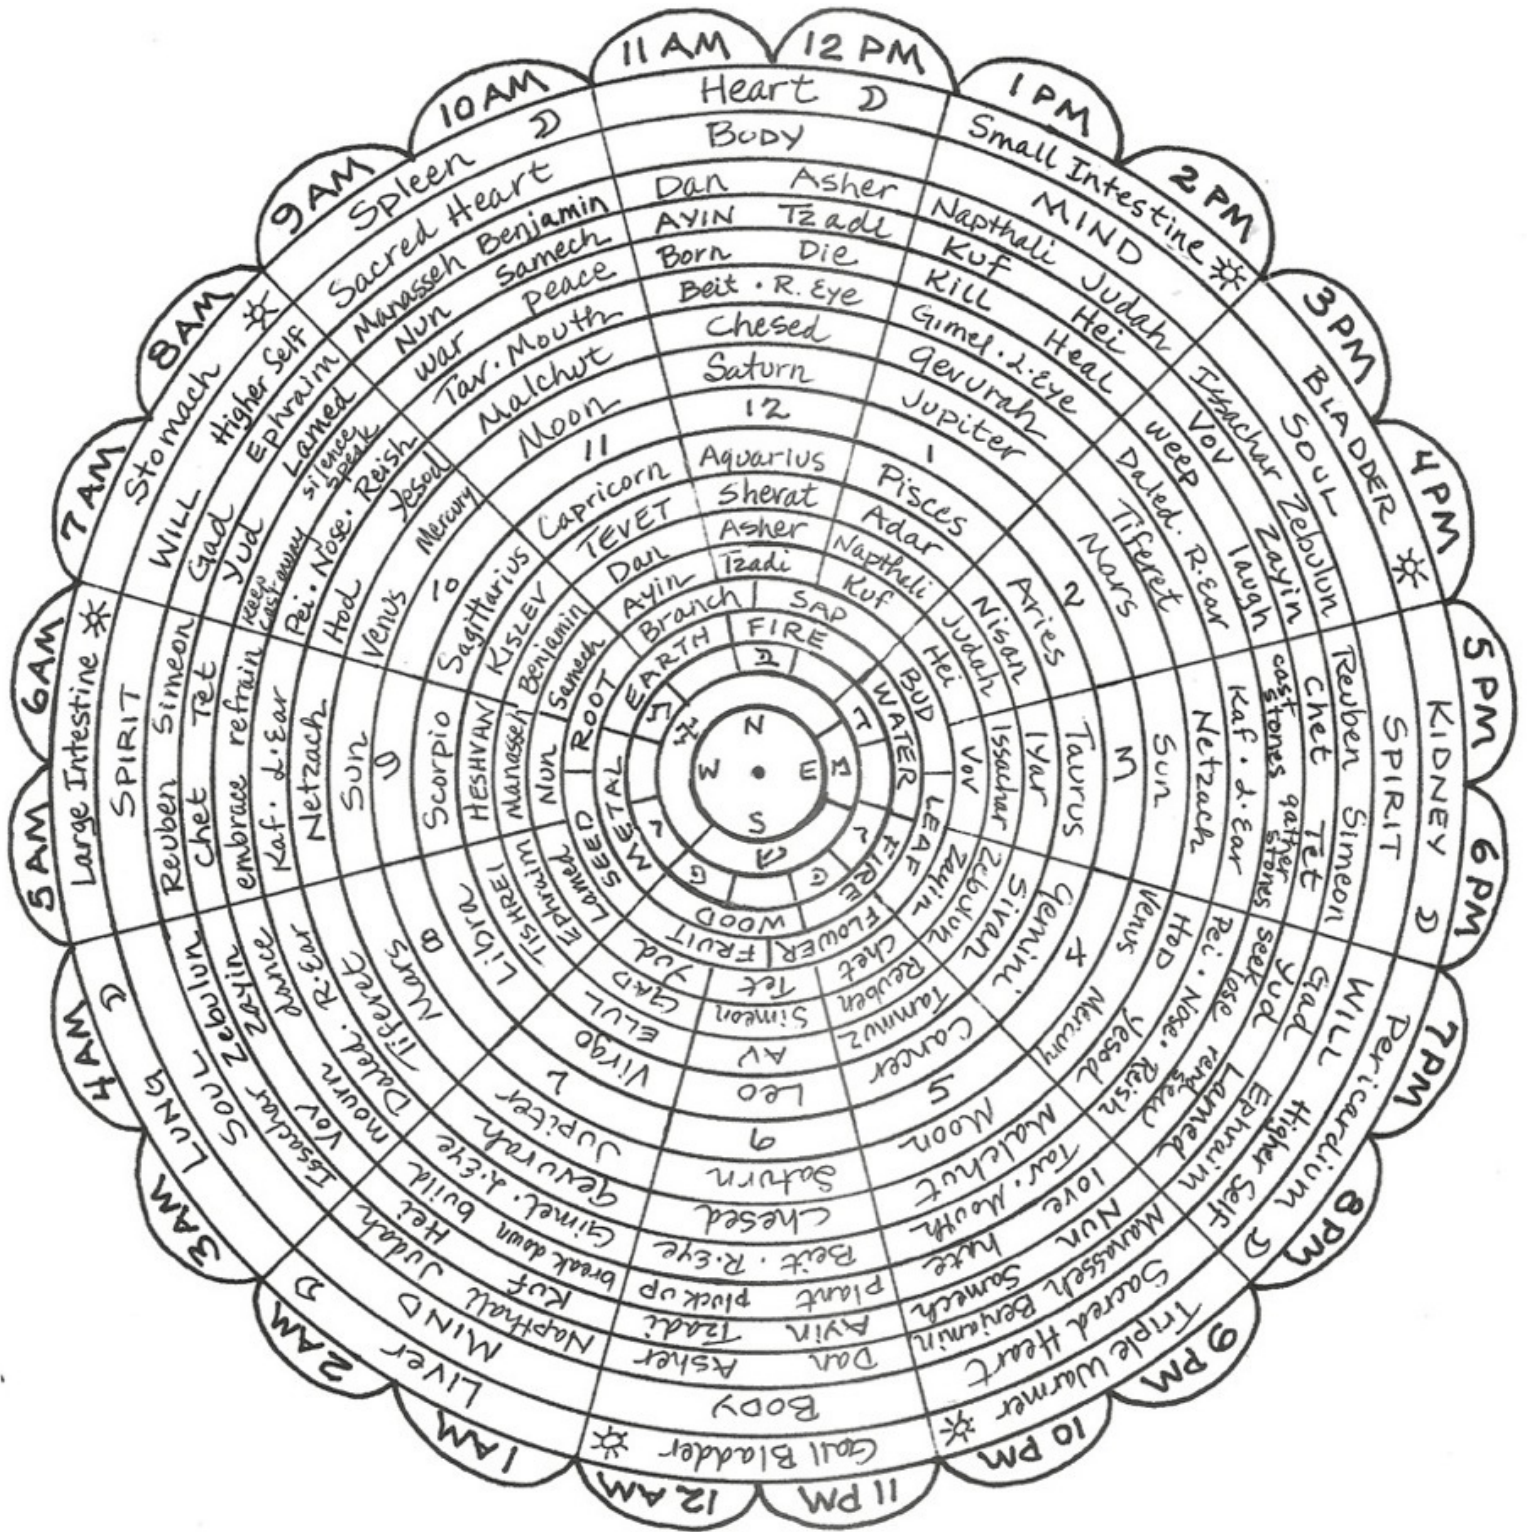

The Meridian Wheel

The Key to the Meridian Wheel

Outer Rim		24 hour cycle of time
1st Ring		The Meridians - yang (sun) and yin (moon)
2nd Ring		Seven Parts of the Subtle Anatomy
3rd Ring		Yin and Yang of the 12 Tribes of Israel
4th Ring		Hebrew Letter associated with each Tribe
5th Ring		Ecclesiastes 3 : 1 - 8
6th Ring		Yin and Yang of the Sevens of Time with face part association
7th Ring		Sephiroh (Kabbalah) associated with the Sevens
8th Ring		Heavenly Bodies associated with the Sevens
9th Ring		Time, as represented on the face of a clock
10th Ring		Zodiac associated with the 12 Tribes of Israel
11th Ring		Hebrew Names of each Month
12th Ring		Name of the 12 Tribes of Israel in the course of a year
13th Ring		Hebrew Letter associated with each of the 12 Tribes of Israel
14th Ring		Tree Stages of the Year
15th Ring		The Five Elements
16th Ring		The Sevens of Time
17th Ring		The Three Mothers : Aleph, Mem and Shin
18th Ring		The Four Directions